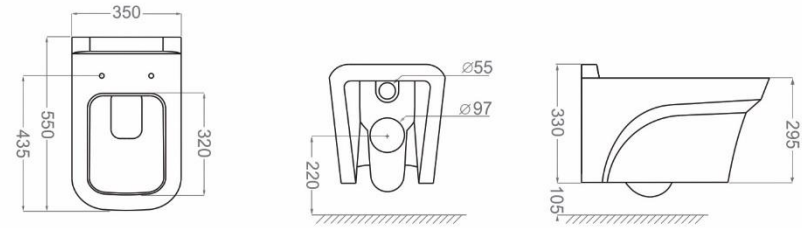

-  Soft Closing Door
-  Glazing Trap
-  Low Consumption
-  Resistant to loads up to 400 kg
-  RGS Plus EN-997 Standard

یونیک | UNIQUE

WALL HUNG TOILET

Technical Information (mm)

Distance Between The Tow Fixing Holes : 180