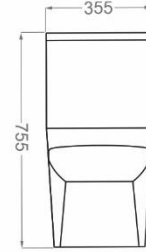

وینر | WINNER

ONE PIECE TOILET

Technical Information (mm)

S Trap: 260

Outlet Diameter: 100

- Rim Type: Rimless - Closed
- Flushing System: Washdown
- Soft Closing Door
- Glazing Trap
- Resistant to loads up to 400 kg
- RGG PLUS EN-997 Standard