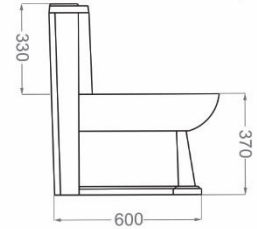

ONE PIECE TOILET

Technical Information (mm)

S Trap: 250

Outlet Diameter: 100

- Rim Type: Rimless - Closed
- Flushing System: Washdown
- Soft Closing Door
- Glazing Trap
- Resistant to loads up to 400 kg
- RGS PLUS EN-997 Standard

دايموند | DIAMOND

ONE PIECE TOILET

Technical Information (mm)

S Trap: 210

Outlet Diameter: 100

- Rim Type: Rimless - Closed
- Flushing System: Washdown
- Soft Closing Door
- Glazing Trap
- Resistant to loads up to 400 kg
- RGG PLUS EN-997 Standard