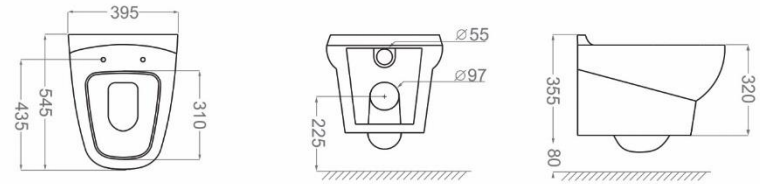

Distance Between The Tow Fixing Holes : 180

Soft Closing Door

Glazing Trap

Low Consumption

Resistant to loads
up to 400 kg

RGS
PLUS
EN-997
Standard

کلین | CLEAN

WALL HUNG TOILET