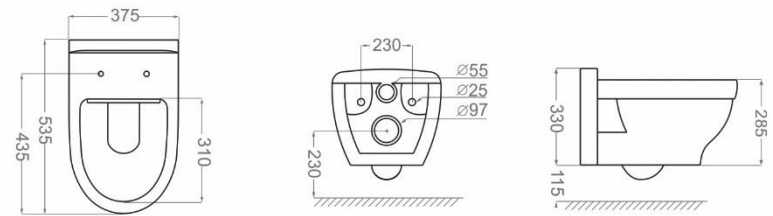

Distance Between The Tow Fixing Holes : 180

Soft Closing Door

Glazing Trap

Low Consumption

Resistant to loads
up to 400 kg

RGS
PLUS
EN-997
Standard

کلین | CLEAN

WALL HUNG TOILET

Technical Information (mm)

Distance Between The Tow Fixing Holes : 230

Soft Closing Door

Glazing Trap

Low Consumption

Resistant to loads up to 400 kg

EN-997 Standard

اورلاند | ORLAND