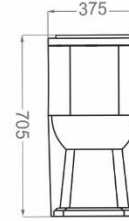

دايموند | DIAMOND

ONE PIECE TOILET

Technical Information (mm)

S Trap: 210

Outlet Diameter: 100

- Rim Type: Rimless - Closed
- Flushing System: Washdown
- Soft Closing Door
- Glazing Trap
- Resistant to loads up to 400 kg
- RGG PLUS EN-997 Standard