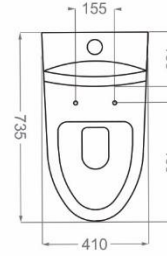

وینر | WINNER

ONE PIECE TOILET

Technical Information (mm)

S Trap: 260

Outlet Diameter: 100

-  Rim Type: Rimless - Closed
-  Flushing System: Washdown
-  Soft Closing Door
-  Glazing Trap
-  Resistant to loads up to 400 kg
-  RGG PLUS EN-997 Standard

کلین | CLEAN

ONE PIECE TOILET

Technical Information (mm)

S Trap: 190

Outlet Diameter: 100

Rim Type: Close Rim

Flushing System: Washdown

Soft Closing Door

Glazing Trap

Resistant to loads up to 400 kg

EN-997 Standard

آلتو | ALTO

ONE PIECE TOILET

Technical Information (mm)

S Trap: 260

Outlet Diameter: 100