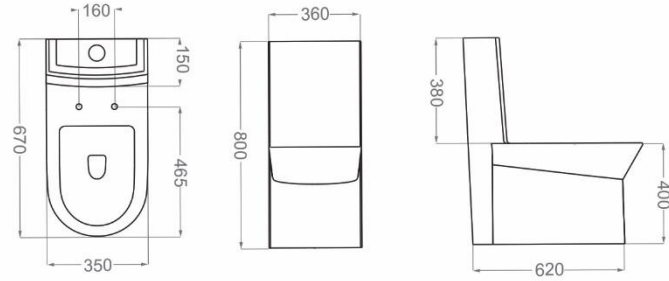

Outlet Diameter: 100

سونات | SONATE

ONE PIECE TOILET

Technical Information (mm)

S Trap: 220

Outlet Diameter: 100

Rim Type: Tornado

Flushing System: Washdown

Soft Closing Door

Glazing Trap

Resistant to loads up to 400 kg

EN-997 Standard

رومنس | ROMANCE

ONE PIECE TOILET

Technical Information (mm)

S Trap: 170

Outlet Diameter: 100

Rim Type: Close Rim

Flushing System: Washdown

Soft Closing Door

Glazing Trap

Resistant to loads up to 400 kg

EN-997 Standard

الانانت | ELEGANT

دايموند | DIAMOND

ONE PIECE TOILET

Technical Information (mm)

S Trap: 210

Outlet Diameter: 100

- Rim Type: Rimless - Closed
- Flushing System: Washdown
- Soft Closing Door
- Glazing Trap
- Resistant to loads up to 400 kg
- RGG PLUS EN-997 Standard