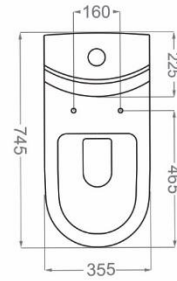

ONE PIECE TOILET

Technical Information (mm)

S Trap: 250

Outlet Diameter: 100

- Rim Type: Rimless - Closed
- Flushing System: Washdown
- Soft Closing Door
- Glazing Trap
- Resistant to loads up to 400 kg
- RGS PLUS EN-997 Standard

دايموند | DIAMOND

ONE PIECE TOILET

Technical Information (mm)

S Trap: 210

Outlet Diameter: 100

- Rim Type: Rimless - Closed
- Flushing System: Washdown
- Soft Closing Door
- Glazing Trap
- Resistant to loads up to 400 kg
- RGG PLUS EN-997 Standard

وینر | WINNER

ONE PIECE TOILET

Technical Information (mm)

S Trap: 260

Outlet Diameter: 100

-  Rim Type: Rimless - Closed
-  Flushing System: Washdown
-  Soft Closing Door
-  Glazing Trap
-  Resistant to loads up to 400 kg
-  RGG PLUS EN-997 Standard

کلین | CLEAN

ONE PIECE TOILET

Technical Information (mm)

S Trap: 190

Outlet Diameter: 100

Rim Type: Close Rim

Flushing System: Washdown

Soft Closing Door