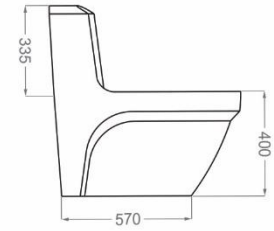

کلین | CLEAN

ONE PIECE TOILET

Technical Information (mm)

S Trap: 190

Outlet Diameter: 100

Rim Type: Close Rim

Flushing System: Washdown

Soft Closing Door

Glazing Trap

Resistant to loads up to 400 kg

EN-997 Standard

آلتو | ALTO

ONE PIECE TOILET

Technical Information (mm)

S Trap: 260

Outlet Diameter: 100