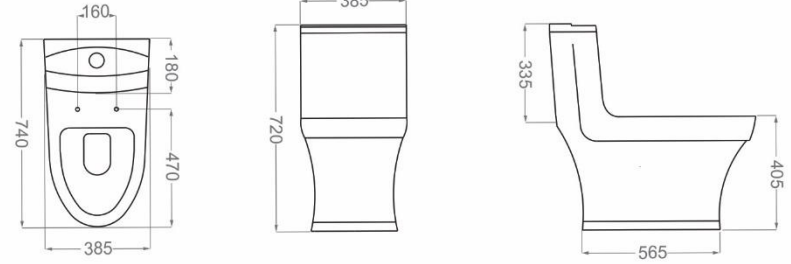

Outlet Diameter: 100

سونات | SONATE

ONE PIECE TOILET

Technical Information (mm)

S Trap: 220

Outlet Diameter: 100

Rim Type: Tornado

Flushing System: Washdown

Outlet Diameter: 100

Rim Type: Close Rim

Flushing System: Washdown

Soft Closing Door

Glazing Trap

Resistant to loads up to 400 kg

EN-997 Standard

الانانت | ELEGANT

ONE PIECE TOILET

Technical Information (mm)

S Trap: 250

Outlet Diameter: 100

- Rim Type: Rimless - Closed
- Flushing System: Washdown
- Soft Closing Door
- Glazing Trap
- Resistant to loads up to 400 kg
- RGS PLUS EN-997 Standard

دايموند | DIAMOND

ONE PIECE TOILET

Technical Information (mm)

S Trap: 210

Outlet Diameter: 100

- Rim Type: Rimless - Closed
- Flushing System: Washdown
- Soft Closing Door
- Glazing Trap
- Resistant to loads up to 400 kg
- RGG PLUS EN-997 Standard