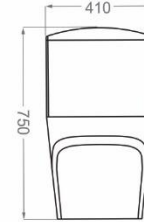

کلین | CLEAN

ONE PIECE TOILET

Technical Information (mm)

S Trap: 190

Outlet Diameter: 100

Rim Type: Close Rim

Flushing System: Washdown

Soft Closing Door

Glazing Trap

Resistant to loads up to 400 kg

EN-997 Standard

آلتو | ALTO

ONE PIECE TOILET

Technical Information (mm)

S Trap: 260

Outlet Diameter: 100