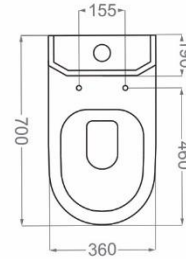

Outlet Diameter: 100

سونات | SONATE

ONE PIECE TOILET

Technical Information (mm)

S Trap: 220

Outlet Diameter: 100

Rim Type: Tornado

Flushing System: Washdown

ONE PIECE TOILET

Technical Information (mm)

S Trap: 250

Outlet Diameter: 100

- Rim Type: Rimless - Closed
- Flushing System: Washdown
- Soft Closing Door
- Glazing Trap
- Resistant to loads up to 400 kg
- RGS PLUS EN-997 Standard

دايموند | DIAMOND

ONE PIECE TOILET

Technical Information (mm)

S Trap: 210

Outlet Diameter: 100

- Rim Type: Rimless - Closed
- Flushing System: Washdown
- Soft Closing Door
- Glazing Trap
- Resistant to loads up to 400 kg
- RGG PLUS EN-997 Standard

وینر | WINNER

ONE PIECE TOILET

Technical Information (mm)

S Trap: 260

Outlet Diameter: 100

-  Rim Type: Rimless - Closed
-  Flushing System: Washdown
-  Soft Closing Door
-  Glazing Trap
-  Resistant to loads up to 400 kg
-  RGG PLUS EN-997 Standard