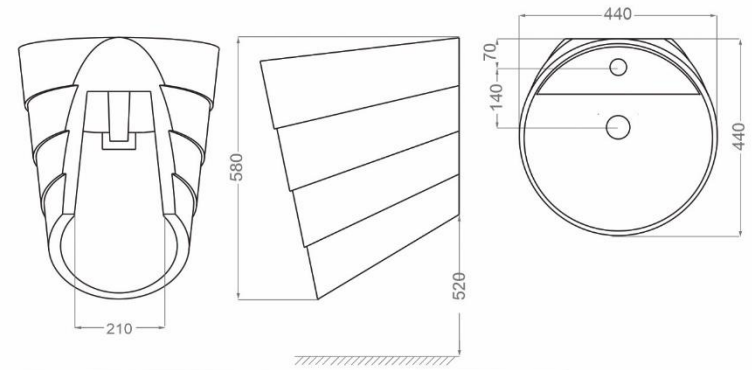

وینر | WINNER

WASH BASIN

Technical Information (mm)

Depth : 135