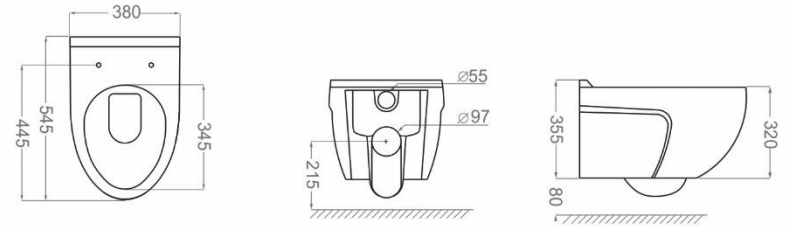

Low Consumption

Resistant to loads up to 400 kg

RGS Plus EN-997 Standard

پلاتوس | PLAUTUS

WALL HUNG TOILET

Technical Information (mm)

Distance Between The Tow Fixing Holes : 180

Soft Closing Door

Glazing Trap

Low Consumption

Resistant to loads up to 400 kg

RGS Plus
EN-997 Standard

هليا | HELIA

WALL HUNG TOILET

Technical Information (mm)

Distance Between The Tow Fixing Holes : 180