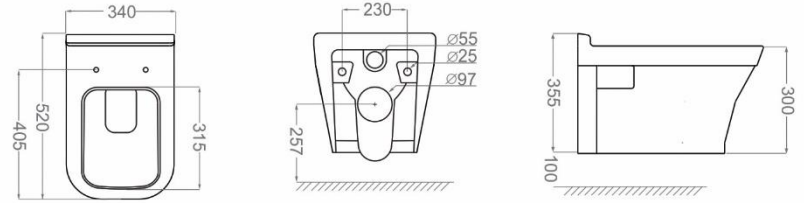

WALLHUNG TOILET

گترین | GATRIN

WALL HUNG TOILET

Technical Information (mm)

Distance Between The Tow Fixing Holes : 230

Soft Closing Door

Glazing Trap

Low Consumption