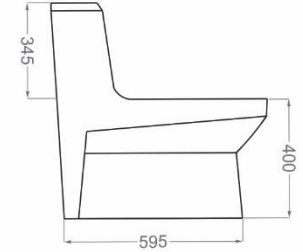

دايموند | DIAMOND

ONE PIECE TOILET

Technical Information (mm)

S Trap: 210

Outlet Diameter: 100

- Rim Type: Rimless - Closed
- Flushing System: Washdown
- Soft Closing Door
- Glazing Trap
- Resistant to loads up to 400 kg
- RGG PLUS EN-997 Standard

وینر | WINNER

ONE PIECE TOILET

Technical Information (mm)

S Trap: 260

Outlet Diameter: 100

-  Rim Type: Rimless - Closed
-  Flushing System: Washdown
-  Soft Closing Door
-  Glazing Trap
-  Resistant to loads up to 400 kg
-  RGG PLUS EN-997 Standard