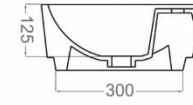

۴۵ وینر | WINNER 45

COUNTERTOP

Technical Information (mm)

Depth : 125