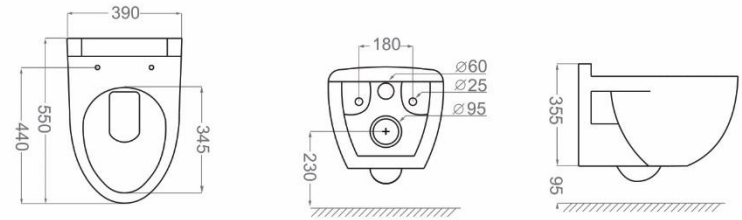

Technical Information (mm)

Distance Between The Tow Fixing Holes : 230

Soft Closing Door

Glazing Trap

Low Consumption

Resistant to loads up to 400 kg

EN-997 Standard

اورلاند | ORLAND

WALL HUNG TOILET

Technical Information (mm)

Distance Between The Tow Fixing Holes : 180

Soft Closing Door

Glazing Trap

Low Consumption

Resistant to loads up to 400 kg

RGS Plus EN-997 Standard