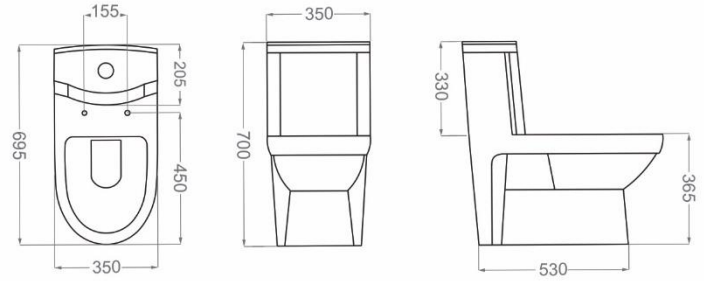

دايموند | DIAMOND

ONE PIECE TOILET

Technical Information (mm)

S Trap: 210

Outlet Diameter: 100

- Rim Type: Rimless - Closed
- Flushing System: Washdown
- Soft Closing Door
- Glazing Trap
- Resistant to loads up to 400 kg
- RGG PLUS EN-997 Standard

وینر | WINNER

ONE PIECE TOILET

Technical Information (mm)

S Trap: 260

Outlet Diameter: 100

-  Rim Type: Rimless - Closed
-  Flushing System: Washdown
-  Soft Closing Door
-  Glazing Trap
-  Resistant to loads up to 400 kg
-  RGG PLUS EN-997 Standard

کلین | CLEAN

ONE PIECE TOILET

Technical Information (mm)

S Trap: 190

Outlet Diameter: 100

Rim Type: Close Rim

Flushing System: Washdown

Soft Closing Door