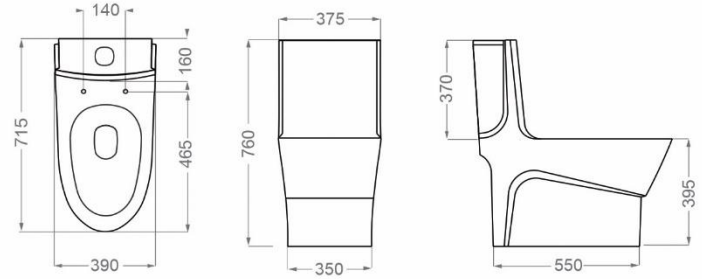

Outlet Diameter: 100

سونات | SONATE

ONE PIECE TOILET

Technical Information (mm)

S Trap: 220

Outlet Diameter: 100

Rim Type: Tornado

Flushing System: Washdown

Outlet Diameter: 100

Rim Type: Close Rim

Flushing System: Washdown

Soft Closing Door

Glazing Trap

Resistant to loads up to 400 kg

EN-997 Standard

الانانت | ELEGANT