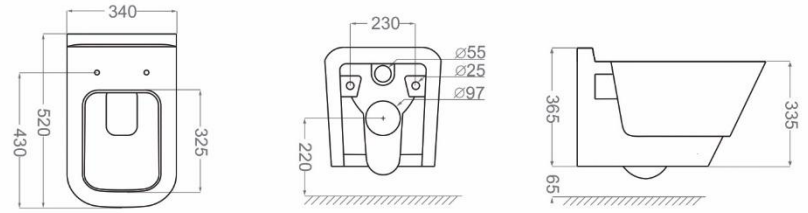

WALLHUNG TOILET

گترین | GATRIN

WALL HUNG TOILET

Technical Information (mm)

Distance Between The Tow Fixing Holes : 230

Soft Closing Door

Glazing Trap

Low Consumption

Resistant to loads up to 400 kg

RGS Plus EN-997 Standard

رومكس | RUMEX

WALL HUNG TOILET

Technical Information (mm)

Distance Between The Tow Fixing Holes : 230

Soft Closing Door

Glazing Trap