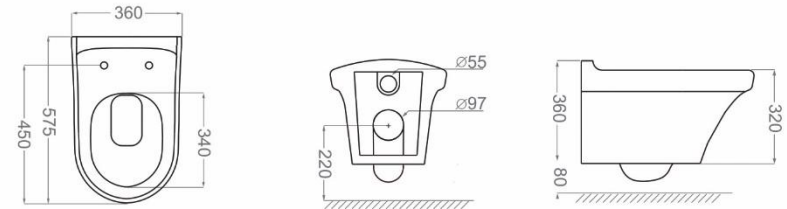

Glazing Trap

Low Consumption

Resistant to loads up to 400 kg

RGS Plus
EN-997 Standard

هليا | HELIA

WALL HUNG TOILET

Technical Information (mm)

Distance Between The Tow Fixing Holes : 180