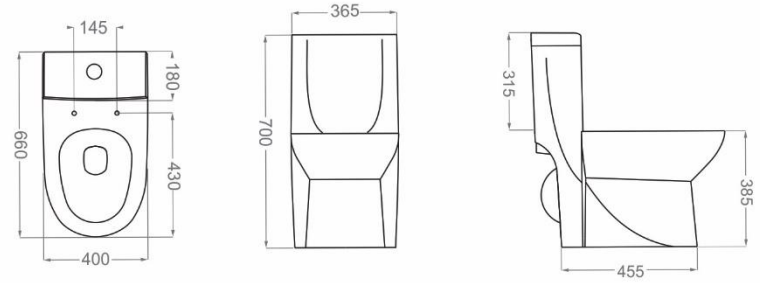

اورلاند | ORLAND

ONE PIECE TOILET

Technical Information (mm)

S Trap: 230

Outlet Diameter: 75

Rim Type: Tornado

Flushing System: Siphonic

Soft Closing Door

Glazing Trap

Resistant to loads up to 400 kg

RGG PLUS EN-997 Standard